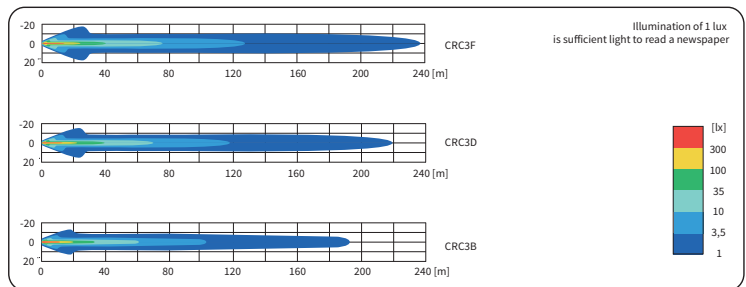

DIMENSIONS

Cat. number	Luminous flux			IP rating	IP66	IP67	IP69K	Accessories	LED module 12V-24V				Connectors	AMP Faston 250	Deutsch DT	AMP SuperSeal 1,5	Cap / Pin
	2500 lm	2000 lm	1500 lm						handle	cable 0.5 m	cable 8 m	switch					
CRC3F.50400	✓								✓								
CRC3F.50480	✓								✓								
CRC3F.50406	✓				✓				✓							2	
CRC3F.50407	✓					✓			✓							2	
CRC3F.50408	✓						✓		✓						✓	2	
CRC3F.50410	✓						✓		✓								
CRC3F.50481	✓						✓		✓	✓							
CRC3F.50494	✓						✓		✓	✓							
CRC3F.50416	✓				✓				✓	✓		✓				2	
CRC3F.50417	✓					✓			✓	✓			✓			2	
CRC3F.50418	✓					✓			✓	✓						2	
CRC3D.50200		✓							✓								
CRC3D.50280		✓							✓								
CRC3D.50206		✓				✓			✓							2	
CRC3D.50207		✓					✓		✓							2	
CRC3D.50208		✓					✓		✓							2	
CRC3D.50210									✓								
CRC3D.50281									✓								
CRC3D.50216									✓								
CRC3D.50217									✓								
CRC3D.50218									✓								
CRC3B.49200									✓								
CRC3B.49280									✓								
CRC3B.49206									✓								2
CRC3B.49207									✓								2
CRC3B.49208									✓								2
CRC3B.49210									✓								2
CRC3B.49281									✓								
CRC3B.49216									✓								2
CRC3B.49217									✓								2
CRC3B.49218									✓								2