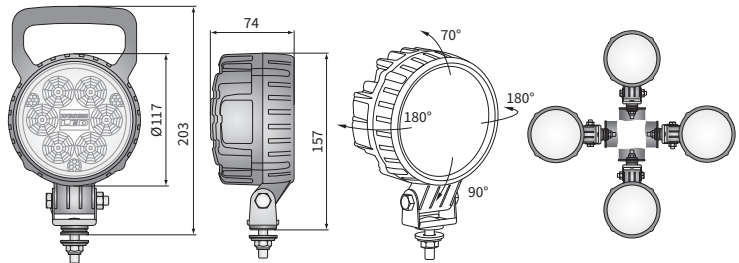

DIMENSIONS

Cat. number	Luminous flux			IP rating	IP66	IP67	IP69K	Accessories	LED module 12V-24V				Connectors	AMP Faston 250	Deutsch DT	AMP SuperSeal 1,5	Cap / Pin
	2500 lm	2000 lm	1500 lm						handle	cable 0.5 m	cable 8 m	switch					
CRC3F.50400	✓								✓								
CRC3F.50480	✓								✓								
CRC3F.50406	✓				✓				✓							2	
CRC3F.50407	✓					✓			✓							2	
CRC3F.50408	✓						✓		✓						✓	2	
CRC3F.50410	✓						✓		✓								
CRC3F.50481	✓						✓		✓	✓							
CRC3F.50494	✓						✓		✓	✓							
CRC3F.50416	✓				✓				✓	✓		✓				2	
CRC3F.50417	✓					✓			✓	✓			✓			2	
CRC3F.50418	✓					✓			✓	✓						2	
CRC3D.50200		✓							✓								
CRC3D.50280		✓							✓								
CRC3D.50206		✓				✓			✓							2	
CRC3D.50207		✓					✓		✓							2	
CRC3D.50208		✓					✓		✓							2	
CRC3D.50210									✓								
CRC3D.50281									✓								
CRC3D.50216									✓								
CRC3D.50217									✓								
CRC3D.50218									✓								
CRC3B.49200									✓								
CRC3B.49280									✓								
CRC3B.49206									✓								2
CRC3B.49207									✓								2
CRC3B.49208									✓								2
CRC3B.49210									✓								2
CRC3B.49281									✓								
CRC3B.49216									✓								2
CRC3B.49217									✓								2
CRC3B.49218									✓								2