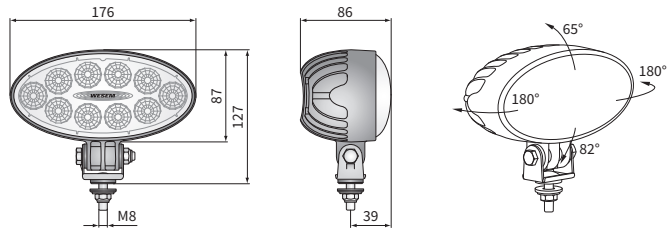

TECHNICAL DATA / FEATURES

- dimensions: 176x87x86
- luminous flux of the LED module: 5500 lm, 4000 lm, 3000 lm, 2200 lm
- luminous flux of the lamp: 4400 lm, 3200 lm, 2400 lm, 1800 lm
- maximum power: 70W, 40W, 35W, 28W
- nominal voltage: 12V-24V DC
- permissible power supply voltage: 10.5V-30V DC
- source of light: 10 x LED
- colour temperature: 5700-7000K
- light distribution angle: 60°
- IP rating: IP67, IP69K, IP66
- work temperature: -40°C - +80°C
- housing's material: aluminium
- lens' material: plastic
- built-in connectors: Deutsch DT, AMP Faston 250, AMP SuperSeal 1.5
- other: protection:
 - against overheating
 - against reverse polarisation

Useful parts while installing:

- deutsch plug DT06-2S 2-pin - cat. No. A.07135
- AMP SuperSeal 1,5 plug 2-pin - cat. No. A.07137
- AMP Faston 250 plug 2-pin - cat. No. A.07138

Replacement parts:

- brackets - cat. No. CAR1.47300

Equivalents for Hella:

- CRV1A.49514 - 1GB 996 386-001
- CRV1A.49502 - 1GB 996 386-031

DIMENSIONS

Cat. number	Luminous flux				IP rating	IP66	IP67	IP69K	Accessories				Bracket	M8	omega	CAR1	CAR3	Connectors			
	5500 lm	4000 lm	3000 lm	2200 lm					LED module 12V-24V	cable 0.15 m	cable 0.22 m	cable 0.5 m						cable 8 m	switch	AMP Faston 250	Deutsch DT
CRV1D.55901	✓								✓	✓	✓	✓	✓								
CRV1D.55914	✓								✓	✓	✓	✓	✓								✓
CRV1B.52301		✓							✓	✓	✓	✓	✓								
CRV1B.52306		✓							✓	✓	✓	✓	✓								
CRV1B.52304		✓							✓	✓	✓	✓	✓								
CRV1B.52302		✓							✓	✓	✓	✓	✓								
CRV1B.52303		✓							✓	✓	✓	✓	✓								
CRV1B.52340		✓							✓	✓	✓	✓	✓								✓
CRV1A.49501			✓						✓	✓	✓	✓	✓								
CRV1A.49541			✓						✓	✓	✓	✓	✓								
CRV1A.49506			✓						✓	✓	✓	✓	✓								
CRV1A.49514			✓						✓	✓	✓	✓	✓								
CRV1A.49502			✓						✓	✓	✓	✓	✓								
CRV1A.49513			✓						✓	✓	✓	✓	✓								✓