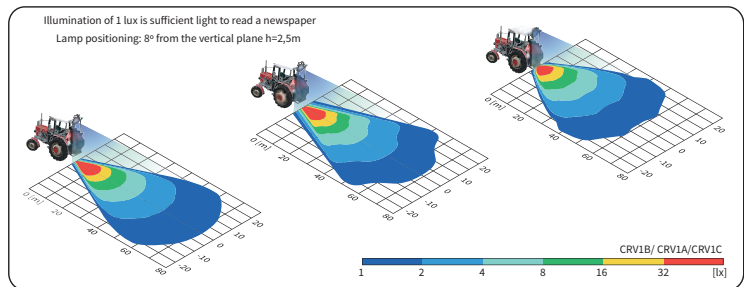

DIMENSIONS